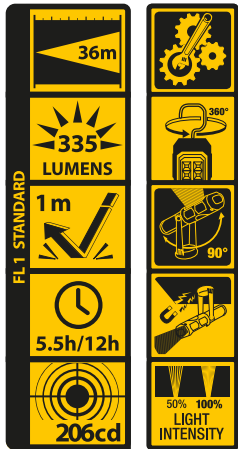

MAXIMUS[®]

www.vidis.com

3 Watt LED Working lamp • 335 + 66 Lumen Power

POWERED BY

M-WKL-012-DU-H

| | |
|------------------|---|
| Function | 100% - 50% - LED front flashlight - Off |
| LED Type | 3 Watt COB LED + 1 Watt LED |
| Light Output | 335 lumens COB + 66 lumens front flashlight |
| Beam Distance | 39m (front flashlight) |
| Beam Angle | 120° |
| Run Time | 100% = 5h / 50% = 8h / Front LED = 12h |
| Water Resistance | IP20 |
| Material | Rubberized plastic |
| Color | Black |
| Battery operated | 3x AA Alkaline included |
| Accessory | Magnet & hook |
| Dimensions | 5.70cm x 22.20cm x 4.10cm |
| Packaging | 1 piece in blister |
| EAN | 0884620049683 |